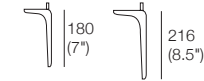

AB CNR 960

ABU 1920x960

Arm/Back
W240 (9.5")

AB720

AB960

Ottoman
P1200 x D720
D720 (28.5")

Ottoman
P960 x D720
D720 (28.5")

AB CNR 1200

ABU 2160x960

AB1200

AB1440

Sofa Accessory
Bolster Headrest

AB CNR 1200x960 RH

ABU 2640x960

Back Cushion
D120 (4.75")

B720

B840

Leg

AB CNR 1200x960 LH

B960

Plaza Compositions

Plaza Height With Leg 180 (7")

Armchair ABU

2 Seater ABU