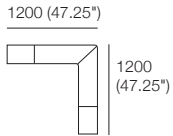

P960-D960

960 (37.75")

P1440-D960

1440 (56.75")

P1680-D960

1680 (66")

P1920-D960

1920 (75.5")

960 (37.75")

C1680-D960

1680 (66")

Seat Cushions

D1200 (47.25") H150 (6")

960 (37.75")

Plaza Components

Corner Arm/Back
W240 (9.5")

AB CNR 960

ABU 1920x960

Arm/Back
W240 (9.5")

AB720

AB960

Ottoman
P1200 x D720
D720 (28.5")

Ottoman
P960 x D720
D720 (28.5")

AB CNR 1200

B840

Leg

AB CNR 1200x960 LH

B960

Plaza Compositions

Plaza Height With Leg 180 (7")

Armchair ABU

2 Seater ABU