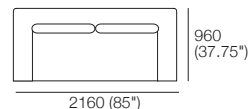

B840

Leg

AB CNR 1200x960 LH

B960

Plaza Compositions

Plaza Height With Leg 180 (7")

Armchair ABU

2 Seater ABU

1x P1920xD960, 2x C720xD720,
1x ABU 1920xD960, 2x B720

2.5 Seater ABU 2SC

1x P2160xD960, 2x C840xD720,
1x ABU 2160xD960, 2x B840

2.5 Seater ABU Bench

1x P2160xD960, 1x C1680xD720,
1x ABU 2160xD960, 2x B840