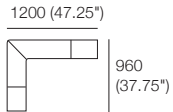

P960-D960

960 (37.75")

P1440-D960

1440 (56.75")

P1680-D960

1680 (66")

P1920-D960

1920 (75.5")

AB CNR 960

ABU 1920x960

Arm/Back
W240 (9.5")

AB720

AB960

Ottoman
P1200 x D720
D720 (28.5")

Ottoman
P960 x D720
D720 (28.5")

AB CNR 1200

ABU 2160x960

AB1200

AB1440

Sofa Accessory
Bolster Headrest

AB CNR 1200x960 RH

ABU 2640x960

Back Cushion
D120 (4.75")

B720

B840

Leg

AB CNR 1200x960 LH

B960

Plaza Compositions

Plaza Height With Leg 180 (7")

Armchair ABU

2 Seater ABU