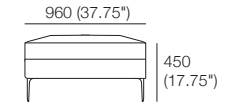

C1440-D720

1440 (56.75")

C1680-D720

1680 (66")

C1920-D720

1920 (75.5")

Seat Cushions

D960 (37.75") H150 (6")

960 (37.75")

C1680-D960

1680 (66")

Seat Cushions

D1200 (47.25") H150 (6")

960 (37.75")

Plaza Components

Corner Arm/Back
W240 (9.5")

AB CNR 960

ABU 1920x960

Arm/Back
W240 (9.5")

AB720

AB960

Ottoman
P1200 x D720
D720 (28.5")

Ottoman
P960 x D720
D720 (28.5")

AB CNR 1200