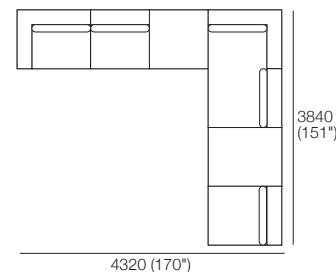

B840

Leg

AB CNR 1200x960 LH

B960

Plaza Compositions

Plaza Height With Leg 180 (7")

Armchair ABU

2 Seater ABU

1x P1920xD960, 2x C720xD720,
1x ABU 1920xD960, 2x B720

2.5 Seater ABU 2SC

1x P2160xD960, 2x C840xD720,
1x ABU 2160xD960, 2x B840

2.5 Seater ABU Bench

1x P2160xD960, 1x C1680xD720,
1x ABU 2160xD960, 2x B840

3 Seater ABU

1x P2640xD960, 3x C720xD720,
1x ABU 2640xD960, 3x B720

Plaza Composition 2

2x P1920xD960, 2x C1680xD720,
2x AB CNR 960, 2x AB960, 2x B840,
1x B720

Plaza Composition 4

2x P1680xD960, 2x C1440xD720,
2x AB CNR 960, 2x AB720, 3x B720

Plaza Composition 7

1x P1920x1200, 1x P2160x960, 1x C1680x960,
1x AB CNR 1200x960 LH, 1x AB CNR 1200x960 RH,
2x C960x720, 2x AB960, 4x B960

Plaza Composition 8

2x P960x1200, 1x P1920x1200, 1x P2160x960, 1x P960x960,
1x C1680x960, 2x C960x960, 1x C960x1200, 2x C960x720,
1x AB CNR 1200x960 LH, 1x AB CNR 1200x960 RH,
3x AB960, 5x B960