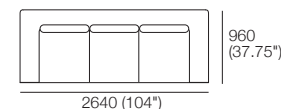

3 Seater ABU

1x P2640xD960, 3x C720xD720,
1x ABU 2640xD960, 3x B720