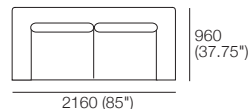

B840

Leg

AB CNR 1200x960 LH

B960

Plaza Compositions

Plaza Height With Leg 180 (7")

Armchair ABU

2 Seater ABU

1x P1920xD960, 2x C720xD720,
1x ABU 1920xD960, 2x B720

2.5 Seater ABU 2SC

1x P2160xD960, 2x C840xD720,
1x ABU 2160xD960, 2x B840

2.5 Seater ABU Bench

1x P2160xD960, 1x C1680xD720,
1x ABU 2160xD960, 2x B840