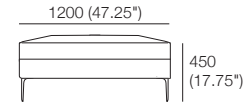

C1440-D720

1440 (56.75")

C1680-D720

1680 (66")

C1920-D720

1920 (75.5")

Seat Cushions

D960 (37.75") H150 (6")

960 (37.75")

C1680-D960

1680 (66")

Seat Cushions

D1200 (47.25") H150 (6")

960 (37.75")

Plaza Components

Corner Arm/Back
W240 (9.5")

AB CNR 960

ABU 1920x960

Arm/Back
W240 (9.5")

AB720

AB960

Ottoman
P1200 x D720
D720 (28.5")

Ottoman
P960 x D720
D720 (28.5")

AB CNR 1200