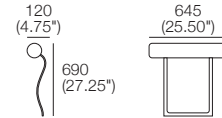

P960-D960

960 (37.75")

P1440-D960

1440 (56.75")

P1680-D960

1680 (66")

P1920-D960

1920 (75.5")

AB CNR 960

ABU 1920x960

Arm/Back
W240 (9.5")

AB720

AB960

Ottoman
P1200 x D720
D720 (28.5")

Ottoman
P960 x D720
D720 (28.5")

AB CNR 1200

ABU 2160x960

AB1200

AB1440

Sofa Accessory
Bolster Headrest

AB CNR 1200x960 RH

ABU 2640x960

Back Cushion
D120 (4.75")

B720

B840

Leg

AB CNR 1200x960 LH

B960

Plaza Compositions

Plaza Height With Leg 180 (7")

Armchair ABU

2 Seater ABU