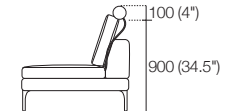

ABU 2160x960

AB1200

AB1440

Sofa Accessory
Bolster Headrest

AB CNR 1200x960 RH

ABU 2640x960

Back Cushion
D120 (4.75")

B720

B840

Leg

AB CNR 1200x960 LH

B960

Plaza Compositions

Plaza Height With Leg 180 (7")

Armchair ABU

2 Seater ABU