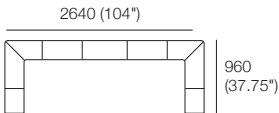

AB CNR 960

ABU 1920x960

Arm/Back
W240 (9.5")

AB720

AB960

Ottoman
P1200 x D720
D720 (28.5")

Ottoman
P960 x D720
D720 (28.5")

AB CNR 1200

ABU 2160x960

AB1200

AB1440

Sofa Accessory
Bolster Headrest

AB CNR 1200x960 RH

ABU 2640x960

Back Cushion
D120 (4.75")

B720

B840

Leg

AB CNR 1200x960 LH

B960

Plaza Compositions

Plaza Height With Leg 180 (7")

Armchair ABU

2 Seater ABU