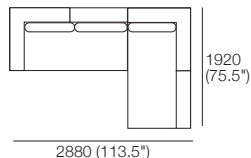

P960-D960

960 (37.75")

P1440-D960

1440 (56.75")

P1680-D960

1680 (66")

P1920-D960

1920 (75.5")

B840

Leg

AB CNR 1200x960 LH

B960

Plaza Compositions

Plaza Height With Leg 180 (7")

Armchair ABU

2 Seater ABU

1x P1920xD960, 2x C720xD720,
1x ABU 1920xD960, 2x B720

2.5 Seater ABU 2SC

1x P2160xD960, 2x C840xD720,
1x ABU 2160xD960, 2x B840

2.5 Seater ABU Bench

1x P2160xD960, 1x C1680xD720,
1x ABU 2160xD960, 2x B840

3 Seater ABU

1x P2640xD960, 3x C720xD720,
1x ABU 2640xD960, 3x B720

Plaza Composition 2

2x P1920xD960, 2x C1680xD720,
2x AB CNR 960, 2x AB960, 2x B840,
1x B720

Plaza Composition 4

2x P1680xD960, 2x C1440xD720,
2x AB CNR 960, 2x AB720, 3x B720