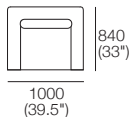

P960-D960

960 (37.75")

P1440-D960

1440 (56.75")

P1680-D960

1680 (66")

P1920-D960

1920 (75.5")

ABU 2160x960

AB1200

AB1440

Sofa Accessory
Bolster Headrest

AB CNR 1200x960 RH

ABU 2640x960

Back Cushion
D120 (4.75")

B720

B840

Leg

AB CNR 1200x960 LH

B960

Plaza Compositions

Plaza Height With Leg 180 (7")

Armchair ABU

2 Seater ABU

1x P1920xD960, 2x C720xD720,
1x ABU 1920xD960, 2x B720

2.5 Seater ABU 2SC

1x P2160xD960, 2x C840xD720,
1x ABU 2160xD960, 2x B840

2.5 Seater ABU Bench

1x P2160xD960, 1x C1680xD720,
1x ABU 2160xD960, 2x B840