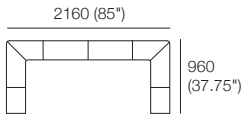

ABU 2160x960