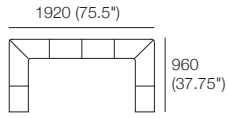

1920 (75.5")

Seat Cushions

D720 (28.5") H150 (6")

720 (28.5")

C840-D720

840 (33")

C960-D720

960 (37.75")

C1440-D720

1440 (56.75")

C1680-D720

1680 (66")

C1920-D720

1920 (75.5")

Seat Cushions

D960 (37.75") H150 (6")

960 (37.75")

C1680-D960

1680 (66")

Seat Cushions

D1200 (47.25") H150 (6")

960 (37.75")

Plaza Components

Corner Arm/Back
W240 (9.5")

AB CNR 960

ABU 1920x960

Arm/Back
W240 (9.5")

AB720

AB960

Ottoman
P1200 x D720
D720 (28.5")

Ottoman
P960 x D720
D720 (28.5")

AB CNR 1200