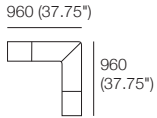

P960-D960

960 (37.75")

P1440-D960

1440 (56.75")

P1680-D960

1680 (66")

P1920-D960

1920 (75.5")

C1440-D720

1440 (56.75")

C1680-D720

1680 (66")

C1920-D720

1920 (75.5")

Seat Cushions

D960 (37.75") H150 (6")

960 (37.75")

C1680-D960

1680 (66")

Seat Cushions

D1200 (47.25") H150 (6")

960 (37.75")

Plaza Components

Corner Arm/Back
W240 (9.5")

AB CNR 960

ABU 1920x960

Arm/Back
W240 (9.5")

AB720

AB960

Ottoman
P1200 x D720
D720 (28.5")

Ottoman
P960 x D720
D720 (28.5")

AB CNR 1200