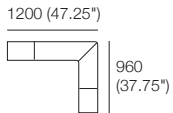

P960-D960

960 (37.75")

P1440-D960

1440 (56.75")

P1680-D960

1680 (66")

P1920-D960

1920 (75.5")

AB CNR 960

ABU 1920x960

Arm/Back
W240 (9.5")

AB720

AB960

Ottoman
P1200 x D720
D720 (28.5")

Ottoman
P960 x D720
D720 (28.5")

AB CNR 1200

ABU 2160x960

AB1200

AB1440

Sofa Accessory
Bolster Headrest

AB CNR 1200x960 RH

ABU 2640x960

Back Cushion
D120 (4.75")

B720

B840

Leg

AB CNR 1200x960 LH

B960

Plaza Compositions

Plaza Height With Leg 180 (7")

Armchair ABU

2 Seater ABU