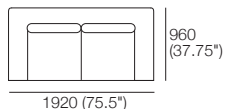

B840

Leg

AB CNR 1200x960 LH

B960

Plaza Compositions

Plaza Height With Leg 180 (7")

Armchair ABU

2 Seater ABU

1x P1920xD960, 2x C720xD720,
1x ABU 1920xD960, 2x B720

2.5 Seater ABU 2SC

1x P2160xD960, 2x C840xD720,
1x ABU 2160xD960, 2x B840

2.5 Seater ABU Bench

1x P2160xD960, 1x C1680xD720,
1x ABU 2160xD960, 2x B840