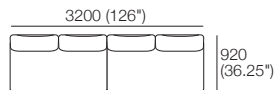

K I N G

DT2020028-S-V3

kingliving.com

Delta III Packages

Delta III Packages

Package 1

Package 1 AE

Components: 2x Rectangle, 3x Back

Configurations:

Effective July 2022. Use Magic Joiner M105. Seat Depths: STD Position 920 (32.25") / Deep Position 1010 (37.75"). Bed Brackets sold separately. As King Living has a policy of continuous improvement, changes to products and specifications may be made without prior notice. Images and drawings are representative of design only. Accessories not included.

Delta III Packages

Package 1 Deluxe Plus

Package 1 Deluxe Plus AE

Components: 2x Rectangle, 3x Back, 2x Box Arm,
Plus: 2x Magic Joiner Pair M105, 4x Bed Bracket, 2x Panama Cushion SQUARE

Configurations:

Effective July 2022. Use Magic Joiner M105. Seat Depths: STD Position 920 (32.25") / Deep Position 1010 (37.75"). As King Living has a policy of continuous improvement, changes to products and specifications may be made without prior notice. Images and drawings are representative of design only. Accessories not included.