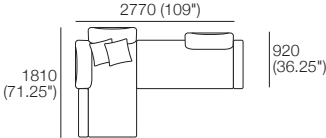

K I N G

DT2020028-S-V3

kingliving.com

Delta III Packages

Delta III Packages

Package 1

Package 1 AE

Components: 2x Rectangle, 3x Back

Configurations:

Effective July 2022. Use Magic Joiner M105. Seat Depths: STD Position 920 (32.25") / Deep Position 1010 (37.75"). Bed Brackets sold separately. As King Living has a policy of continuous improvement, changes to products and specifications may be made without prior notice. Images and drawings are representative of design only. Accessories not included.

Delta III Packages

Package 1 Deluxe Plus

Package 1 Deluxe Plus AE

Components: 2x Rectangle, 3x Back, 2x Box Arm,
Plus: 2x Magic Joiner Pair M105, 4x Bed Bracket, 2x Panama Cushion SQUARE

Configurations:

Effective July 2022. Use Magic Joiner M105. Seat Depths: STD Position 920 (32.25") / Deep Position 1010 (37.75"). As King Living has a policy of continuous improvement, changes to products and specifications may be made without prior notice. Images and drawings are representative of design only. Accessories not included.

Configurations:

Effective July 2022. Use Magic Joiner M105. Seat Depths: STD Position 920 (32.25") / Deep Position 1010 (37.75"). As King Living has a policy of continuous improvement, changes to products and specifications may be made without prior notice. Images and drawings are representative of design only. Accessories not included.