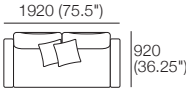

K I N G

DT2020028-S-V3

kingliving.com

Delta III Packages

Delta III Packages

Package 1

Package 1 AE

Components: 2x Rectangle, 3x Back

Configurations:

Effective July 2022. Use Magic Joiner M105. Seat Depths: STD Position 920 (32.25") / Deep Position 1010 (37.75"). Bed Brackets sold separately. As King Living has a policy of continuous improvement, changes to products and specifications may be made without prior notice. Images and drawings are representative of design only. Accessories not included.

Delta III Packages

Package 1 Deluxe Plus

Package 1 Deluxe Plus AE

Components: 2x Rectangle, 3x Back, 2x Box Arm,
Plus: 2x Magic Joiner Pair M105, 4x Bed Bracket, 2x Panama Cushion SQUARE

Configurations:

Effective July 2022. Use Magic Joiner M105. Seat Depths: STD Position 920 (32.25") / Deep Position 1010 (37.75"). As King Living has a policy of continuous improvement, changes to products and specifications may be made without prior notice. Images and drawings are representative of design only. Accessories not included.