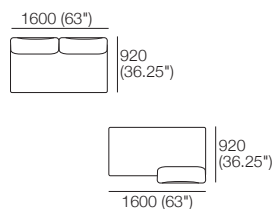

K I N G

DT2020028-S-V3

kingliving.com

Delta III Packages

Delta III Packages

Package 1

Package 1 AE

Components: 2x Rectangle, 3x Back

Configurations:

Effective July 2022. Use Magic Joiner M105. Seat Depths: STD Position 920 (32.25") / Deep Position 1010 (37.75"). Bed Brackets sold separately. As King Living has a policy of continuous improvement, changes to products and specifications may be made without prior notice. Images and drawings are representative of design only. Accessories not included.

Delta III Packages

Package 1 Deluxe Plus

Package 1 Deluxe Plus AE

Components: 2x Rectangle, 3x Back, 2x Box Arm,
Plus: 2x Magic Joiner Pair M105, 4x Bed Bracket, 2x Panama Cushion SQUARE

Configurations:

Effective July 2022. Use Magic Joiner M105. Seat Depths: STD Position 920 (32.25") / Deep Position 1010 (37.75"). As King Living has a policy of continuous improvement, changes to products and specifications may be made without prior notice. Images and drawings are representative of design only. Accessories not included.

Configurations:

Effective July 2022. Use Magic Joiner M105. Seat Depths: STD Position 920 (32.25") / Deep Position 1010 (37.75"). As King Living has a policy of continuous improvement, changes to products and specifications may be made without prior notice. Images and drawings are representative of design only. Accessories not included.