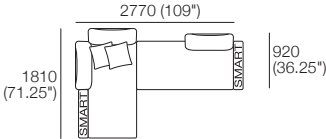

Configurations:

Effective July 2022. Use Magic Joiner M105. Seat Depths: STD Position 920 (32.25") / Deep Position 1010 (37.75"). Bed Brackets sold separately. As King Living has a policy of continuous improvement, changes to products and specifications may be made without prior notice. Images and drawings are representative of design only. Accessories not included.

Delta III Packages

Package 1 Deluxe Plus

Package 1 Deluxe Plus AE

Components: 2x Rectangle, 3x Back, 2x Box Arm,
Plus: 2x Magic Joiner Pair M105, 4x Bed Bracket, 2x Panama Cushion SQUARE

Configurations:

Effective July 2022. Use Magic Joiner M105. Seat Depths: STD Position 920 (32.25") / Deep Position 1010 (37.75"). As King Living has a policy of continuous improvement, changes to products and specifications may be made without prior notice. Images and drawings are representative of design only. Accessories not included.

Delta III Packages

Package 1 Deluxe Plus SMART

Package 1 Deluxe Plus SMART AE

Components: 2x Rectangle, 3x Back, 2x Box Arm SMART,
Plus: 2x Magic Joiner Pair M105, 4x Bed Bracket, 2x Panama Cushion SQUARE

Configurations:

Effective July 2022. Use Magic Joiner M105. Seat Depths: STD Position 920 (32.25") / Deep Position 1010 (37.75"). As King Living has a policy of continuous improvement, changes to products and specifications may be made without prior notice. Images and drawings are representative of design only. Accessories not included.