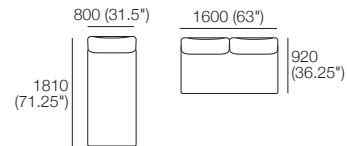

K I N G

DT2020028-S-V3

kingliving.com

Delta III Packages

Delta III Packages

Package 1

Package 1 AE

Components: 2x Rectangle, 3x Back

Configurations:

Effective July 2022. Use Magic Joiner M105. Seat Depths: STD Position 920 (32.25") / Deep Position 1010 (37.75"). Bed Brackets sold separately. As King Living has a policy of continuous improvement, changes to products and specifications may be made without prior notice. Images and drawings are representative of design only. Accessories not included.

Delta III Packages

Package 1 Deluxe Plus

Package 1 Deluxe Plus AE

Components: 2x Rectangle, 3x Back, 2x Box Arm,
Plus: 2x Magic Joiner Pair M105, 4x Bed Bracket, 2x Panama Cushion SQUARE

Configurations:

Effective July 2022. Use Magic Joiner M105. Seat Depths: STD Position 920 (32.25") / Deep Position 1010 (37.75"). As King Living has a policy of continuous improvement, changes to products and specifications may be made without prior notice. Images and drawings are representative of design only. Accessories not included.

Configurations:

Effective July 2022. Use Magic Joiner M105. Seat Depths: STD Position 920 (32.25") / Deep Position 1010 (37.75"). As King Living has a policy of continuous improvement, changes to products and specifications may be made without prior notice. Images and drawings are representative of design only. Accessories not included.