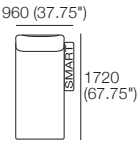

Configurations:

Effective July 2022. Use Magic Joiner M105. Seat Depths: STD Position 920 (32.25") / Deep Position 1010 (37.75"). Bed Brackets sold separately. As King Living has a policy of continuous improvement, changes to products and specifications may be made without prior notice. Images and drawings are representative of design only. Accessories not included.

Delta III Packages

Package 1 Deluxe Plus

Package 1 Deluxe Plus AE

Components: 2x Rectangle, 3x Back, 2x Box Arm,
Plus: 2x Magic Joiner Pair M105, 4x Bed Bracket, 2x Panama Cushion SQUARE

Configurations:

Effective July 2022. Use Magic Joiner M105. Seat Depths: STD Position 920 (32.25") / Deep Position 1010 (37.75"). As King Living has a policy of continuous improvement, changes to products and specifications may be made without prior notice. Images and drawings are representative of design only. Accessories not included.

Delta III Packages

Package 1 Deluxe Plus SMART

Package 1 Deluxe Plus SMART AE

Components: 2x Rectangle, 3x Back, 2x Box Arm SMART,
Plus: 2x Magic Joiner Pair M105, 4x Bed Bracket, 2x Panama Cushion SQUARE

Configurations:

Effective July 2022. Use Magic Joiner M105. Seat Depths: STD Position 920 (32.25") / Deep Position 1010 (37.75"). As King Living has a policy of continuous improvement, changes to products and specifications may be made without prior notice. Images and drawings are representative of design only. Accessories not included.