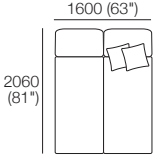

K I N G

DT2020028-S-V3

kingliving.com

Delta III Packages

Delta III Packages

Package 1

Package 1 AE

Components: 2x Rectangle, 3x Back

Configurations:

Effective July 2022. Use Magic Joiner M105. Seat Depths: STD Position 920 (32.25") / Deep Position 1010 (37.75"). Bed Brackets sold separately. As King Living has a policy of continuous improvement, changes to products and specifications may be made without prior notice. Images and drawings are representative of design only. Accessories not included.

Delta III Packages

Package 1 Deluxe Plus

Package 1 Deluxe Plus AE

Components: 2x Rectangle, 3x Back, 2x Box Arm,
Plus: 2x Magic Joiner Pair M105, 4x Bed Bracket, 2x Panama Cushion SQUARE

Configurations:

Effective July 2022. Use Magic Joiner M105. Seat Depths: STD Position 920 (32.25") / Deep Position 1010 (37.75"). As King Living has a policy of continuous improvement, changes to products and specifications may be made without prior notice. Images and drawings are representative of design only. Accessories not included.

Configurations:

Effective July 2022. Use Magic Joiner M105. Seat Depths: STD Position 920 (32.25") / Deep Position 1010 (37.75"). As King Living has a policy of continuous improvement, changes to products and specifications may be made without prior notice. Images and drawings are representative of design only. Accessories not included.