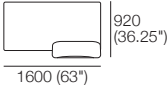

Configurations:

Effective July 2022. Use Magic Joiner M105. Seat Depths: STD Position 920 (32.25") / Deep Position 1010 (37.75"). Bed Brackets sold separately. As King Living has a policy of continuous improvement, changes to products and specifications may be made without prior notice. Images and drawings are representative of design only. Accessories not included.

Delta III Packages

Package 1 Deluxe Plus

Package 1 Deluxe Plus AE

Components: 2x Rectangle, 3x Back, 2x Box Arm,
Plus: 2x Magic Joiner Pair M105, 4x Bed Bracket, 2x Panama Cushion SQUARE

Configurations:

Effective July 2022. Use Magic Joiner M105. Seat Depths: STD Position 920 (32.25") / Deep Position 1010 (37.75"). As King Living has a policy of continuous improvement, changes to products and specifications may be made without prior notice. Images and drawings are representative of design only. Accessories not included.

Delta III Packages

Package 1 Deluxe Plus SMART

Package 1 Deluxe Plus SMART AE

Components: 2x Rectangle, 3x Back, 2x Box Arm SMART,
Plus: 2x Magic Joiner Pair M105, 4x Bed Bracket, 2x Panama Cushion SQUARE

Configurations:

Effective July 2022. Use Magic Joiner M105. Seat Depths: STD Position 920 (32.25") / Deep Position 1010 (37.75"). As King Living has a policy of continuous improvement, changes to products and specifications may be made without prior notice. Images and drawings are representative of design only. Accessories not included.