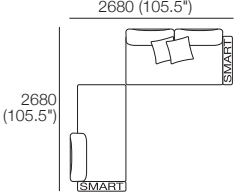

Configurations:

Effective July 2022. Use Magic Joiner M105. Seat Depths: STD Position 920 (32.25") / Deep Position 1010 (37.75"). Bed Brackets sold separately. As King Living has a policy of continuous improvement, changes to products and specifications may be made without prior notice. Images and drawings are representative of design only. Accessories not included.

Delta III Packages

Package 1 Deluxe Plus

Package 1 Deluxe Plus AE

Components: 2x Rectangle, 3x Back, 2x Box Arm,
Plus: 2x Magic Joiner Pair M105, 4x Bed Bracket, 2x Panama Cushion SQUARE

Configurations:

Effective July 2022. Use Magic Joiner M105. Seat Depths: STD Position 920 (32.25") / Deep Position 1010 (37.75"). As King Living has a policy of continuous improvement, changes to products and specifications may be made without prior notice. Images and drawings are representative of design only. Accessories not included.

Delta III Packages

Package 1 Deluxe Plus SMART

Package 1 Deluxe Plus SMART AE

Components: 2x Rectangle, 3x Back, 2x Box Arm SMART,
Plus: 2x Magic Joiner Pair M105, 4x Bed Bracket, 2x Panama Cushion SQUARE

Configurations:

Effective July 2022. Use Magic Joiner M105. Seat Depths: STD Position 920 (32.25") / Deep Position 1010 (37.75"). As King Living has a policy of continuous improvement, changes to products and specifications may be made without prior notice. Images and drawings are representative of design only. Accessories not included.