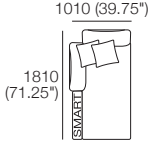

Configurations:

Effective July 2022. Use Magic Joiner M105. Seat Depths: STD Position 920 (32.25") / Deep Position 1010 (37.75"). Bed Brackets sold separately. As King Living has a policy of continuous improvement, changes to products and specifications may be made without prior notice. Images and drawings are representative of design only. Accessories not included.

Delta III Packages

Package 1 Deluxe Plus

Package 1 Deluxe Plus AE

Components: 2x Rectangle, 3x Back, 2x Box Arm,
Plus: 2x Magic Joiner Pair M105, 4x Bed Bracket, 2x Panama Cushion SQUARE

Configurations:

Effective July 2022. Use Magic Joiner M105. Seat Depths: STD Position 920 (32.25") / Deep Position 1010 (37.75"). As King Living has a policy of continuous improvement, changes to products and specifications may be made without prior notice. Images and drawings are representative of design only. Accessories not included.

Delta III Packages

Package 1 Deluxe Plus SMART

Package 1 Deluxe Plus SMART AE

Components: 2x Rectangle, 3x Back, 2x Box Arm SMART,
Plus: 2x Magic Joiner Pair M105, 4x Bed Bracket, 2x Panama Cushion SQUARE

Configurations:

Effective July 2022. Use Magic Joiner M105. Seat Depths: STD Position 920 (32.25") / Deep Position 1010 (37.75"). As King Living has a policy of continuous improvement, changes to products and specifications may be made without prior notice. Images and drawings are representative of design only. Accessories not included.