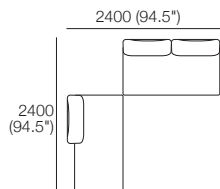

K I N G

DT2020028-S-V3

kingliving.com

Delta III Packages

Delta III Packages

Package 1

Package 1 AE

Components: 2x Rectangle, 3x Back

Configurations:

Effective July 2022. Use Magic Joiner M105. Seat Depths: STD Position 920 (32.25") / Deep Position 1010 (37.75"). Bed Brackets sold separately. As King Living has a policy of continuous improvement, changes to products and specifications may be made without prior notice. Images and drawings are representative of design only. Accessories not included.

Delta III Packages

Package 1 Deluxe Plus

Package 1 Deluxe Plus AE

Components: 2x Rectangle, 3x Back, 2x Box Arm,
Plus: 2x Magic Joiner Pair M105, 4x Bed Bracket, 2x Panama Cushion SQUARE

Configurations:

Effective July 2022. Use Magic Joiner M105. Seat Depths: STD Position 920 (32.25") / Deep Position 1010 (37.75"). As King Living has a policy of continuous improvement, changes to products and specifications may be made without prior notice. Images and drawings are representative of design only. Accessories not included.

Configurations:

Effective July 2022. Use Magic Joiner M105. Seat Depths: STD Position 920 (32.25") / Deep Position 1010 (37.75"). As King Living has a policy of continuous improvement, changes to products and specifications may be made without prior notice. Images and drawings are representative of design only. Accessories not included.