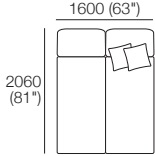

Configurations:

Effective July 2022. Use Magic Joiner M105. Seat Depths: STD Position 920 (32.25") / Deep Position 1010 (37.75"). Bed Brackets sold separately. As King Living has a policy of continuous improvement, changes to products and specifications may be made without prior notice. Images and drawings are representative of design only. Accessories not included.

Delta III Packages

Package 1 Deluxe Plus

Package 1 Deluxe Plus AE

Components: 2x Rectangle, 3x Back, 2x Box Arm,
Plus: 2x Magic Joiner Pair M105, 4x Bed Bracket, 2x Panama Cushion SQUARE

Configurations:

Effective July 2022. Use Magic Joiner M105. Seat Depths: STD Position 920 (32.25") / Deep Position 1010 (37.75"). As King Living has a policy of continuous improvement, changes to products and specifications may be made without prior notice. Images and drawings are representative of design only. Accessories not included.

Delta III Packages

Package 1 Deluxe Plus SMART

Package 1 Deluxe Plus SMART AE

Components: 2x Rectangle, 3x Back, 2x Box Arm SMART,
Plus: 2x Magic Joiner Pair M105, 4x Bed Bracket, 2x Panama Cushion SQUARE

Configurations:

Effective July 2022. Use Magic Joiner M105. Seat Depths: STD Position 920 (32.25") / Deep Position 1010 (37.75"). As King Living has a policy of continuous improvement, changes to products and specifications may be made without prior notice. Images and drawings are representative of design only. Accessories not included.