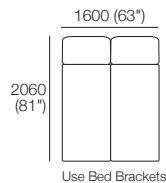

K I N G

DT2020028-S-V3

kingliving.com

Delta III Packages

Delta III Packages

Package 1

Package 1 AE

Components: 2x Rectangle, 3x Back

Configurations:

Effective July 2022. Use Magic Joiner M105. Seat Depths: STD Position 920 (32.25") / Deep Position 1010 (37.75"). Bed Brackets sold separately. As King Living has a policy of continuous improvement, changes to products and specifications may be made without prior notice. Images and drawings are representative of design only. Accessories not included.

Delta III Packages

Package 1 Deluxe Plus

Package 1 Deluxe Plus AE

Components: 2x Rectangle, 3x Back, 2x Box Arm,
Plus: 2x Magic Joiner Pair M105, 4x Bed Bracket, 2x Panama Cushion SQUARE

Configurations:

Effective July 2022. Use Magic Joiner M105. Seat Depths: STD Position 920 (32.25") / Deep Position 1010 (37.75"). As King Living has a policy of continuous improvement, changes to products and specifications may be made without prior notice. Images and drawings are representative of design only. Accessories not included.

Configurations:

Effective July 2022. Use Magic Joiner M105. Seat Depths: STD Position 920 (32.25") / Deep Position 1010 (37.75"). As King Living has a policy of continuous improvement, changes to products and specifications may be made without prior notice. Images and drawings are representative of design only. Accessories not included.