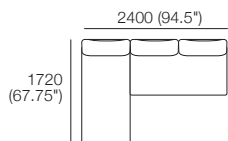

K I N G

DT2020028-S-V3

kingliving.com

Delta III Packages

Delta III Packages

Package 1

Package 1 AE

Components: 2x Rectangle, 3x Back

Configurations:

Effective July 2022. Use Magic Joiner M105. Seat Depths: STD Position 920 (32.25") / Deep Position 1010 (37.75"). Bed Brackets sold separately. As King Living has a policy of continuous improvement, changes to products and specifications may be made without prior notice. Images and drawings are representative of design only. Accessories not included.

Delta III Packages

Package 1 Deluxe Plus

Package 1 Deluxe Plus AE

Components: 2x Rectangle, 3x Back, 2x Box Arm,
Plus: 2x Magic Joiner Pair M105, 4x Bed Bracket, 2x Panama Cushion SQUARE

Configurations:

Effective July 2022. Use Magic Joiner M105. Seat Depths: STD Position 920 (32.25") / Deep Position 1010 (37.75"). As King Living has a policy of continuous improvement, changes to products and specifications may be made without prior notice. Images and drawings are representative of design only. Accessories not included.

Configurations:

Effective July 2022. Use Magic Joiner M105. Seat Depths: STD Position 920 (32.25") / Deep Position 1010 (37.75"). As King Living has a policy of continuous improvement, changes to products and specifications may be made without prior notice. Images and drawings are representative of design only. Accessories not included.