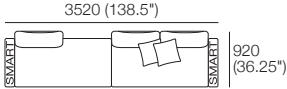

Configurations:

Effective July 2022. Use Magic Joiner M105. Seat Depths: STD Position 920 (32.25") / Deep Position 1010 (37.75"). Bed Brackets sold separately. As King Living has a policy of continuous improvement, changes to products and specifications may be made without prior notice. Images and drawings are representative of design only. Accessories not included.

Delta III Packages

Package 1 Deluxe Plus

Package 1 Deluxe Plus AE

Components: 2x Rectangle, 3x Back, 2x Box Arm,
Plus: 2x Magic Joiner Pair M105, 4x Bed Bracket, 2x Panama Cushion SQUARE

Configurations:

Effective July 2022. Use Magic Joiner M105. Seat Depths: STD Position 920 (32.25") / Deep Position 1010 (37.75"). As King Living has a policy of continuous improvement, changes to products and specifications may be made without prior notice. Images and drawings are representative of design only. Accessories not included.

Delta III Packages

Package 1 Deluxe Plus SMART

Package 1 Deluxe Plus SMART AE

Components: 2x Rectangle, 3x Back, 2x Box Arm SMART,
Plus: 2x Magic Joiner Pair M105, 4x Bed Bracket, 2x Panama Cushion SQUARE

Configurations:

Effective July 2022. Use Magic Joiner M105. Seat Depths: STD Position 920 (32.25") / Deep Position 1010 (37.75"). As King Living has a policy of continuous improvement, changes to products and specifications may be made without prior notice. Images and drawings are representative of design only. Accessories not included.