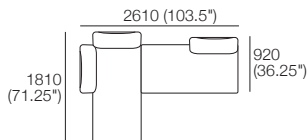

K I N G

DT2020028-S-V3

kingliving.com

Delta III Packages

Delta III Packages

Package 1

Package 1 AE

Components: 2x Rectangle, 3x Back

Configurations:

Effective July 2022. Use Magic Joiner M105. Seat Depths: STD Position 920 (32.25") / Deep Position 1010 (37.75"). Bed Brackets sold separately. As King Living has a policy of continuous improvement, changes to products and specifications may be made without prior notice. Images and drawings are representative of design only. Accessories not included.

Delta III Packages

Package 1 Deluxe Plus

Package 1 Deluxe Plus AE

Components: 2x Rectangle, 3x Back, 2x Box Arm,
Plus: 2x Magic Joiner Pair M105, 4x Bed Bracket, 2x Panama Cushion SQUARE

Configurations:

Effective July 2022. Use Magic Joiner M105. Seat Depths: STD Position 920 (32.25") / Deep Position 1010 (37.75"). As King Living has a policy of continuous improvement, changes to products and specifications may be made without prior notice. Images and drawings are representative of design only. Accessories not included.

Configurations:

Effective July 2022. Use Magic Joiner M105. Seat Depths: STD Position 920 (32.25") / Deep Position 1010 (37.75"). As King Living has a policy of continuous improvement, changes to products and specifications may be made without prior notice. Images and drawings are representative of design only. Accessories not included.