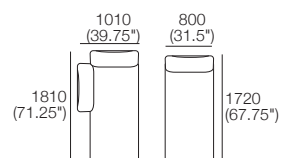

K I N G

DT2020028-S-V3

kingliving.com

Delta III Packages

Delta III Packages

Package 1

Package 1 AE

Components: 2x Rectangle, 3x Back

Configurations:

Effective July 2022. Use Magic Joiner M105. Seat Depths: STD Position 920 (32.25") / Deep Position 1010 (37.75"). Bed Brackets sold separately. As King Living has a policy of continuous improvement, changes to products and specifications may be made without prior notice. Images and drawings are representative of design only. Accessories not included.

Delta III Packages

Package 1 Deluxe Plus

Package 1 Deluxe Plus AE

Components: 2x Rectangle, 3x Back, 2x Box Arm,
Plus: 2x Magic Joiner Pair M105, 4x Bed Bracket, 2x Panama Cushion SQUARE

Configurations:

Effective July 2022. Use Magic Joiner M105. Seat Depths: STD Position 920 (32.25") / Deep Position 1010 (37.75"). As King Living has a policy of continuous improvement, changes to products and specifications may be made without prior notice. Images and drawings are representative of design only. Accessories not included.

Configurations:

Effective July 2022. Use Magic Joiner M105. Seat Depths: STD Position 920 (32.25") / Deep Position 1010 (37.75"). As King Living has a policy of continuous improvement, changes to products and specifications may be made without prior notice. Images and drawings are representative of design only. Accessories not included.