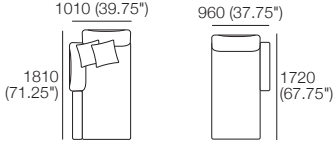

Configurations:

Effective July 2022. Use Magic Joiner M105. Seat Depths: STD Position 920 (32.25") / Deep Position 1010 (37.75"). Bed Brackets sold separately. As King Living has a policy of continuous improvement, changes to products and specifications may be made without prior notice. Images and drawings are representative of design only. Accessories not included.

Delta III Packages

Package 1 Deluxe Plus

Package 1 Deluxe Plus AE

Components: 2x Rectangle, 3x Back, 2x Box Arm,
Plus: 2x Magic Joiner Pair M105, 4x Bed Bracket, 2x Panama Cushion SQUARE

Configurations:

Effective July 2022. Use Magic Joiner M105. Seat Depths: STD Position 920 (32.25") / Deep Position 1010 (37.75"). As King Living has a policy of continuous improvement, changes to products and specifications may be made without prior notice. Images and drawings are representative of design only. Accessories not included.

Configurations:

Effective July 2022. Use Magic Joiner M105. Seat Depths: STD Position 920 (32.25") / Deep Position 1010 (37.75"). As King Living has a policy of continuous improvement, changes to products and specifications may be made without prior notice. Images and drawings are representative of design only. Accessories not included.