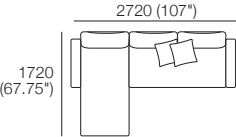

K I N G

DT2020028-S-V3

kingliving.com

Delta III Packages

Delta III Packages

Package 1

Package 1 AE

Components: 2x Rectangle, 3x Back

Configurations:

Effective July 2022. Use Magic Joiner M105. Seat Depths: STD Position 920 (32.25") / Deep Position 1010 (37.75"). Bed Brackets sold separately. As King Living has a policy of continuous improvement, changes to products and specifications may be made without prior notice. Images and drawings are representative of design only. Accessories not included.

Delta III Packages

Package 1 Deluxe Plus

Package 1 Deluxe Plus AE

Components: 2x Rectangle, 3x Back, 2x Box Arm,
Plus: 2x Magic Joiner Pair M105, 4x Bed Bracket, 2x Panama Cushion SQUARE

Configurations:

Effective July 2022. Use Magic Joiner M105. Seat Depths: STD Position 920 (32.25") / Deep Position 1010 (37.75"). As King Living has a policy of continuous improvement, changes to products and specifications may be made without prior notice. Images and drawings are representative of design only. Accessories not included.

Configurations:

Effective July 2022. Use Magic Joiner M105. Seat Depths: STD Position 920 (32.25") / Deep Position 1010 (37.75"). As King Living has a policy of continuous improvement, changes to products and specifications may be made without prior notice. Images and drawings are representative of design only. Accessories not included.