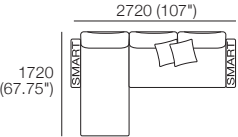

Configurations:

Effective July 2022. Use Magic Joiner M105. Seat Depths: STD Position 920 (32.25") / Deep Position 1010 (37.75"). Bed Brackets sold separately. As King Living has a policy of continuous improvement, changes to products and specifications may be made without prior notice. Images and drawings are representative of design only. Accessories not included.

Delta III Packages

Package 1 Deluxe Plus

Package 1 Deluxe Plus AE

Components: 2x Rectangle, 3x Back, 2x Box Arm,
Plus: 2x Magic Joiner Pair M105, 4x Bed Bracket, 2x Panama Cushion SQUARE

Configurations:

Effective July 2022. Use Magic Joiner M105. Seat Depths: STD Position 920 (32.25") / Deep Position 1010 (37.75"). As King Living has a policy of continuous improvement, changes to products and specifications may be made without prior notice. Images and drawings are representative of design only. Accessories not included.

Delta III Packages

Package 1 Deluxe Plus SMART

Package 1 Deluxe Plus SMART AE

Components: 2x Rectangle, 3x Back, 2x Box Arm SMART,
Plus: 2x Magic Joiner Pair M105, 4x Bed Bracket, 2x Panama Cushion SQUARE

Configurations:

Effective July 2022. Use Magic Joiner M105. Seat Depths: STD Position 920 (32.25") / Deep Position 1010 (37.75"). As King Living has a policy of continuous improvement, changes to products and specifications may be made without prior notice. Images and drawings are representative of design only. Accessories not included.