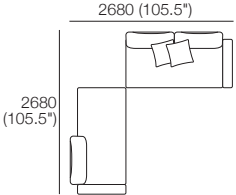

K I N G

DT2020028-S-V3

kingliving.com

Delta III Packages

Delta III Packages

Package 1

Package 1 AE

Components: 2x Rectangle, 3x Back

Configurations:

Effective July 2022. Use Magic Joiner M105. Seat Depths: STD Position 920 (32.25") / Deep Position 1010 (37.75"). Bed Brackets sold separately. As King Living has a policy of continuous improvement, changes to products and specifications may be made without prior notice. Images and drawings are representative of design only. Accessories not included.

Delta III Packages

Package 1 Deluxe Plus

Package 1 Deluxe Plus AE

Components: 2x Rectangle, 3x Back, 2x Box Arm,
Plus: 2x Magic Joiner Pair M105, 4x Bed Bracket, 2x Panama Cushion SQUARE

Configurations:

Effective July 2022. Use Magic Joiner M105. Seat Depths: STD Position 920 (32.25") / Deep Position 1010 (37.75"). As King Living has a policy of continuous improvement, changes to products and specifications may be made without prior notice. Images and drawings are representative of design only. Accessories not included.

Configurations:

Effective July 2022. Use Magic Joiner M105. Seat Depths: STD Position 920 (32.25") / Deep Position 1010 (37.75"). As King Living has a policy of continuous improvement, changes to products and specifications may be made without prior notice. Images and drawings are representative of design only. Accessories not included.