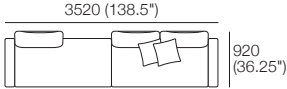

K I N G

DT2020028-S-V3

kingliving.com

Delta III Packages

Delta III Packages

Package 1

Package 1 AE

Components: 2x Rectangle, 3x Back

Configurations:

Effective July 2022. Use Magic Joiner M105. Seat Depths: STD Position 920 (32.25") / Deep Position 1010 (37.75"). Bed Brackets sold separately. As King Living has a policy of continuous improvement, changes to products and specifications may be made without prior notice. Images and drawings are representative of design only. Accessories not included.

Delta III Packages

Package 1 Deluxe Plus

Package 1 Deluxe Plus AE

Components: 2x Rectangle, 3x Back, 2x Box Arm,
Plus: 2x Magic Joiner Pair M105, 4x Bed Bracket, 2x Panama Cushion SQUARE

Configurations:

Effective July 2022. Use Magic Joiner M105. Seat Depths: STD Position 920 (32.25") / Deep Position 1010 (37.75"). As King Living has a policy of continuous improvement, changes to products and specifications may be made without prior notice. Images and drawings are representative of design only. Accessories not included.