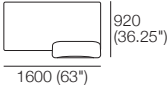

K I N G

DT2020028-S-V3

kingliving.com

Delta III Packages

Delta III Packages

Package 1

Package 1 AE

Components: 2x Rectangle, 3x Back

Configurations:

Effective July 2022. Use Magic Joiner M105. Seat Depths: STD Position 920 (32.25") / Deep Position 1010 (37.75"). Bed Brackets sold separately. As King Living has a policy of continuous improvement, changes to products and specifications may be made without prior notice. Images and drawings are representative of design only. Accessories not included.

Delta III Packages

Package 1 Deluxe Plus

Package 1 Deluxe Plus AE

Components: 2x Rectangle, 3x Back, 2x Box Arm,
Plus: 2x Magic Joiner Pair M105, 4x Bed Bracket, 2x Panama Cushion SQUARE

Configurations:

Effective July 2022. Use Magic Joiner M105. Seat Depths: STD Position 920 (32.25") / Deep Position 1010 (37.75"). As King Living has a policy of continuous improvement, changes to products and specifications may be made without prior notice. Images and drawings are representative of design only. Accessories not included.