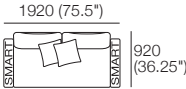

Configurations:

Effective July 2022. Use Magic Joiner M105. Seat Depths: STD Position 920 (32.25") / Deep Position 1010 (37.75"). Bed Brackets sold separately. As King Living has a policy of continuous improvement, changes to products and specifications may be made without prior notice. Images and drawings are representative of design only. Accessories not included.

Delta III Packages

Package 1 Deluxe Plus

Package 1 Deluxe Plus AE

Components: 2x Rectangle, 3x Back, 2x Box Arm,
Plus: 2x Magic Joiner Pair M105, 4x Bed Bracket, 2x Panama Cushion SQUARE

Configurations:

Effective July 2022. Use Magic Joiner M105. Seat Depths: STD Position 920 (32.25") / Deep Position 1010 (37.75"). As King Living has a policy of continuous improvement, changes to products and specifications may be made without prior notice. Images and drawings are representative of design only. Accessories not included.

Delta III Packages

Package 1 Deluxe Plus SMART

Package 1 Deluxe Plus SMART AE

Components: 2x Rectangle, 3x Back, 2x Box Arm SMART,
Plus: 2x Magic Joiner Pair M105, 4x Bed Bracket, 2x Panama Cushion SQUARE

Configurations:

Effective July 2022. Use Magic Joiner M105. Seat Depths: STD Position 920 (32.25") / Deep Position 1010 (37.75"). As King Living has a policy of continuous improvement, changes to products and specifications may be made without prior notice. Images and drawings are representative of design only. Accessories not included.